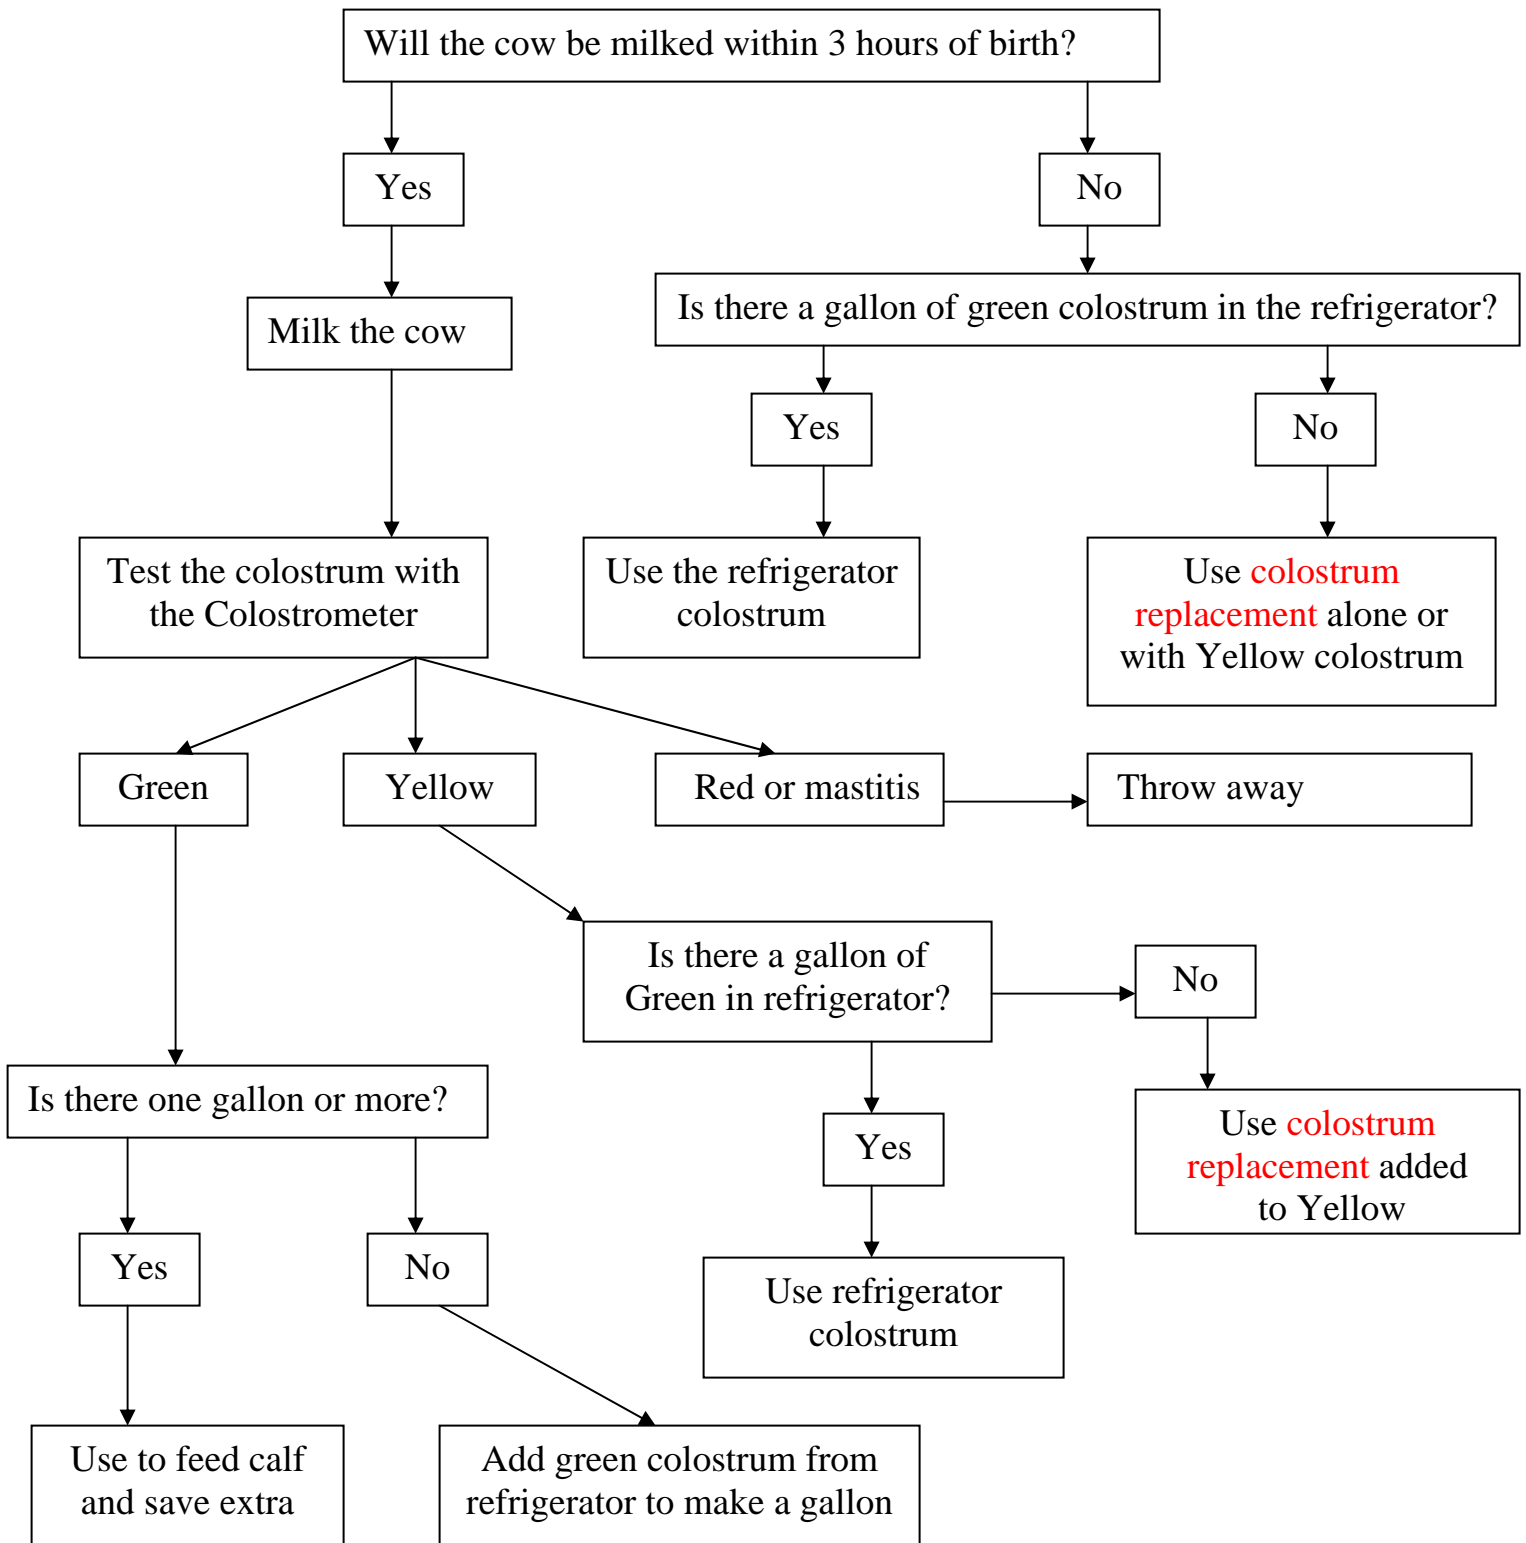

Colostrum Protocol

When saving any extra colostrum be sure to label the bottle with the color of the quality of the colostrum, date, and cow's number.