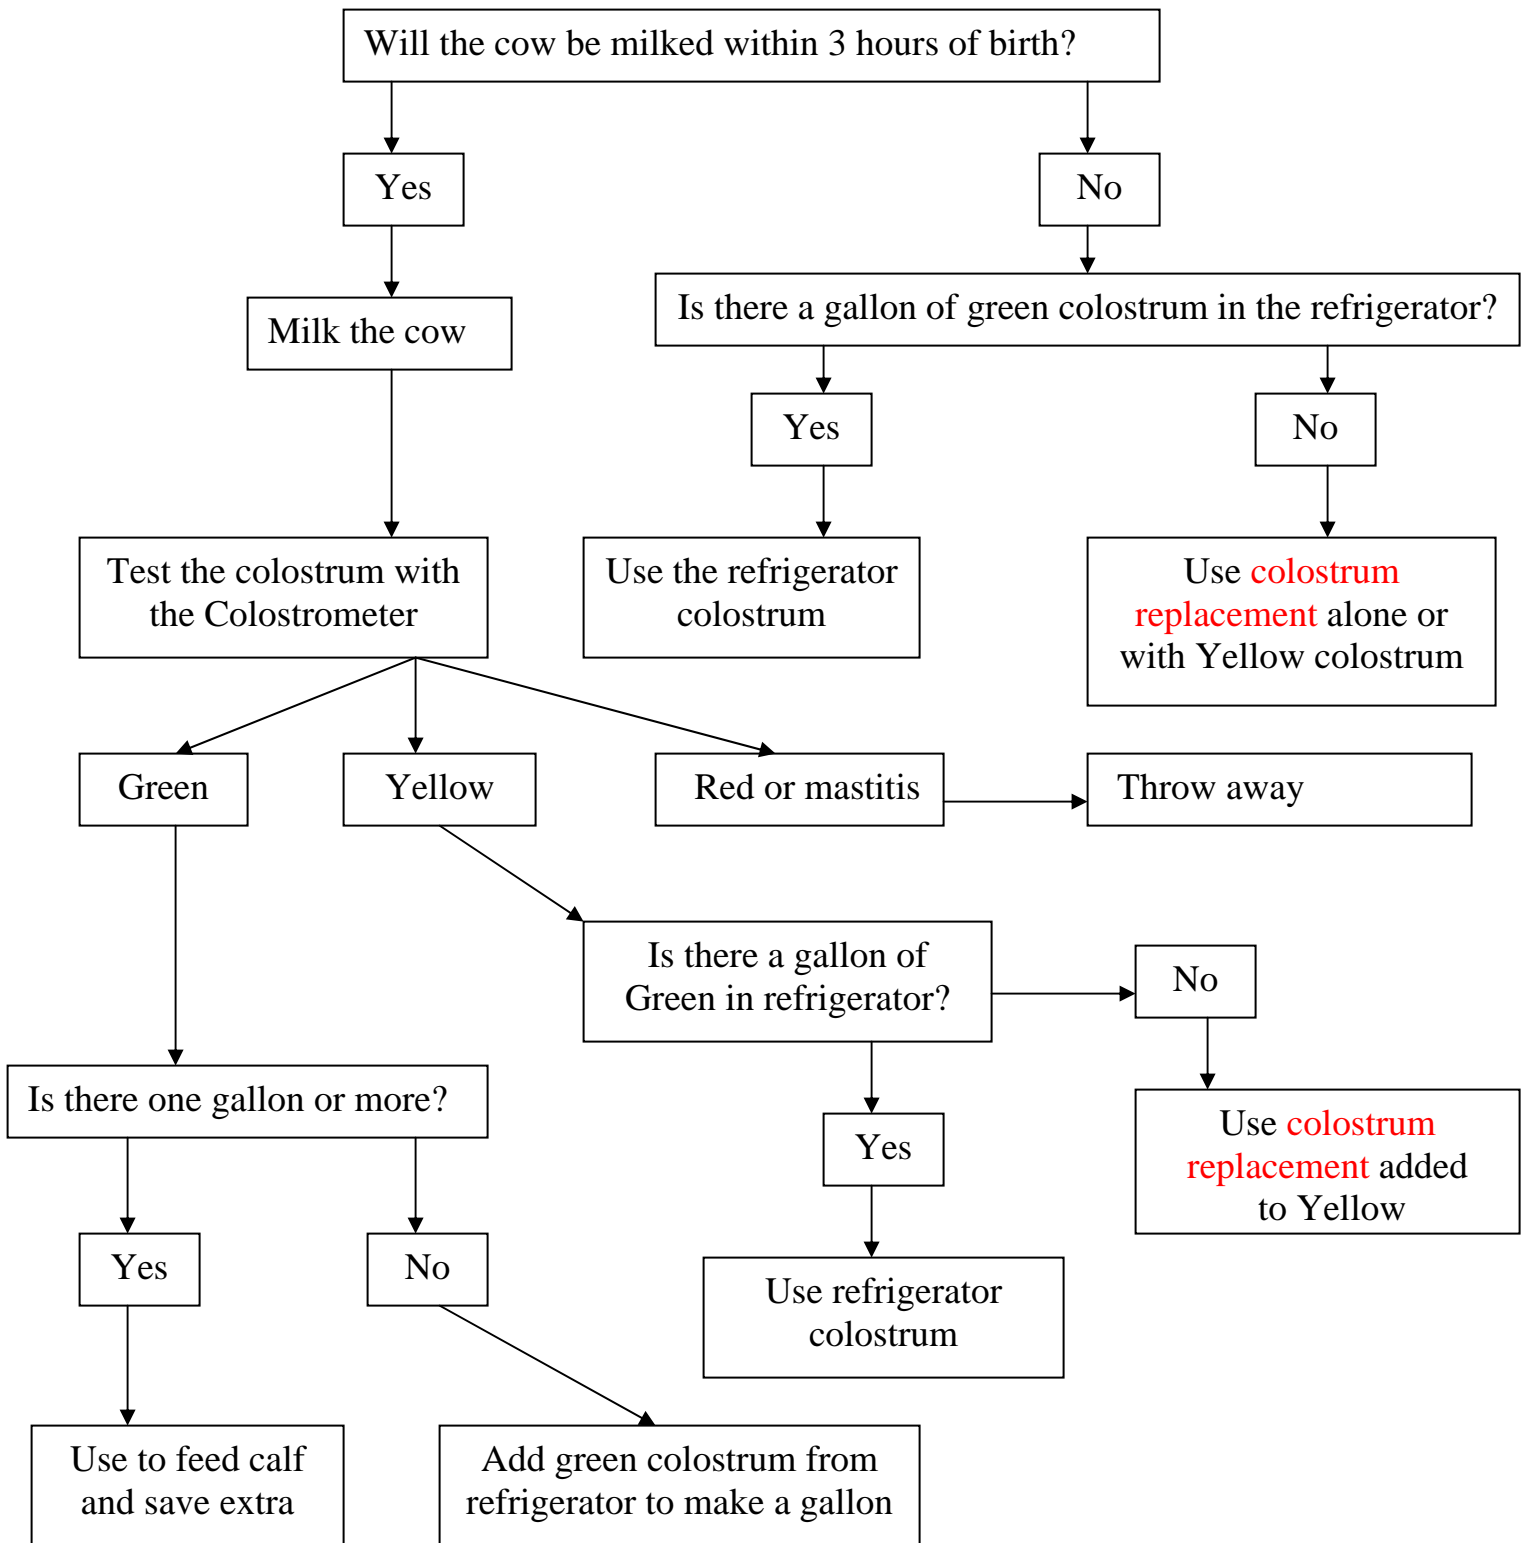

# Colostrum Protocol

When saving any extra colostrum be sure to label the bottle with the color of the quality of the colostrum, date, and cow's number.